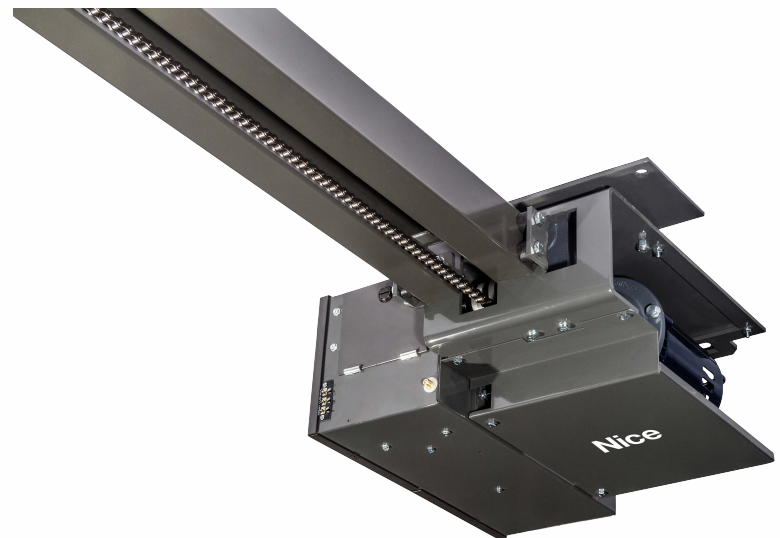

Recommended installations:

- Condos
- High-rise apartment buildings
- Parking garages