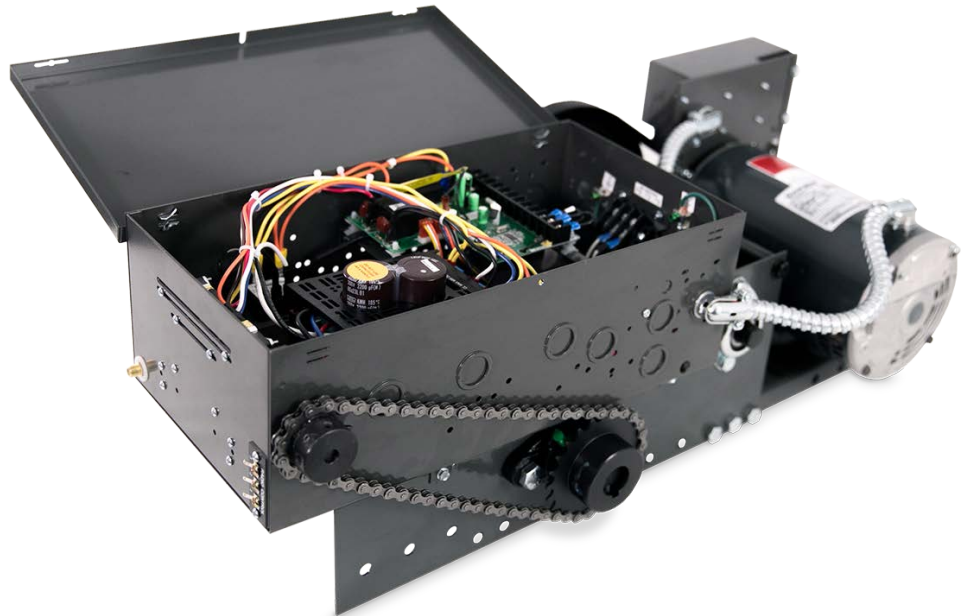

vfd series

Nice VFD Fire Station Series

What is the VFD Series?

The VFD Series from Nice allows you to open existing apparatus bay doors in as little as 7 seconds.

IN OTHER WORDS...

- Open an existing door up to 3x as fast.
- Extend the life of both the operator and door system.
- Get the same speed as an expensive high performance door without the hassle of a complicated retrofit and for a fraction of the price.

AFFORDABLE, LIFE-SAVING TECHNOLOGY

Emergency personnel know better than anyone that every second counts when addressing life-threatening emergencies. A Nice VFD operator easily opens a door 10 seconds faster than a comparable standard speed operator. According to the National Fire Protection Association there were over 35 million calls in 2016 alone. Divided between nearly 30,000 fire departments in the country it equates to almost 200 minutes, or over 3 hours, saved annually when compared to fire departments equipped with standard speed doors.