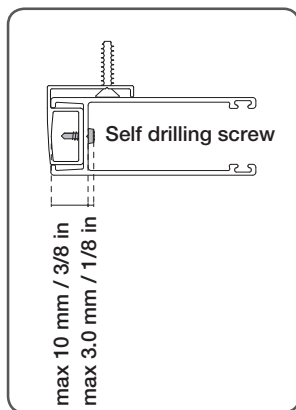

Installation

Nice

Niceforyou.com

©2023 Nice North America LLC.
All rights reserved.

Technical Support:
800-421-1587

Technical Support Hours:
M – F, 6am – 4pm PST

Nice North America
c/o Customer Service
5919 Sea Otter Place, Ste. 100
Carlsbad, CA 92010

10033839 Rev-A