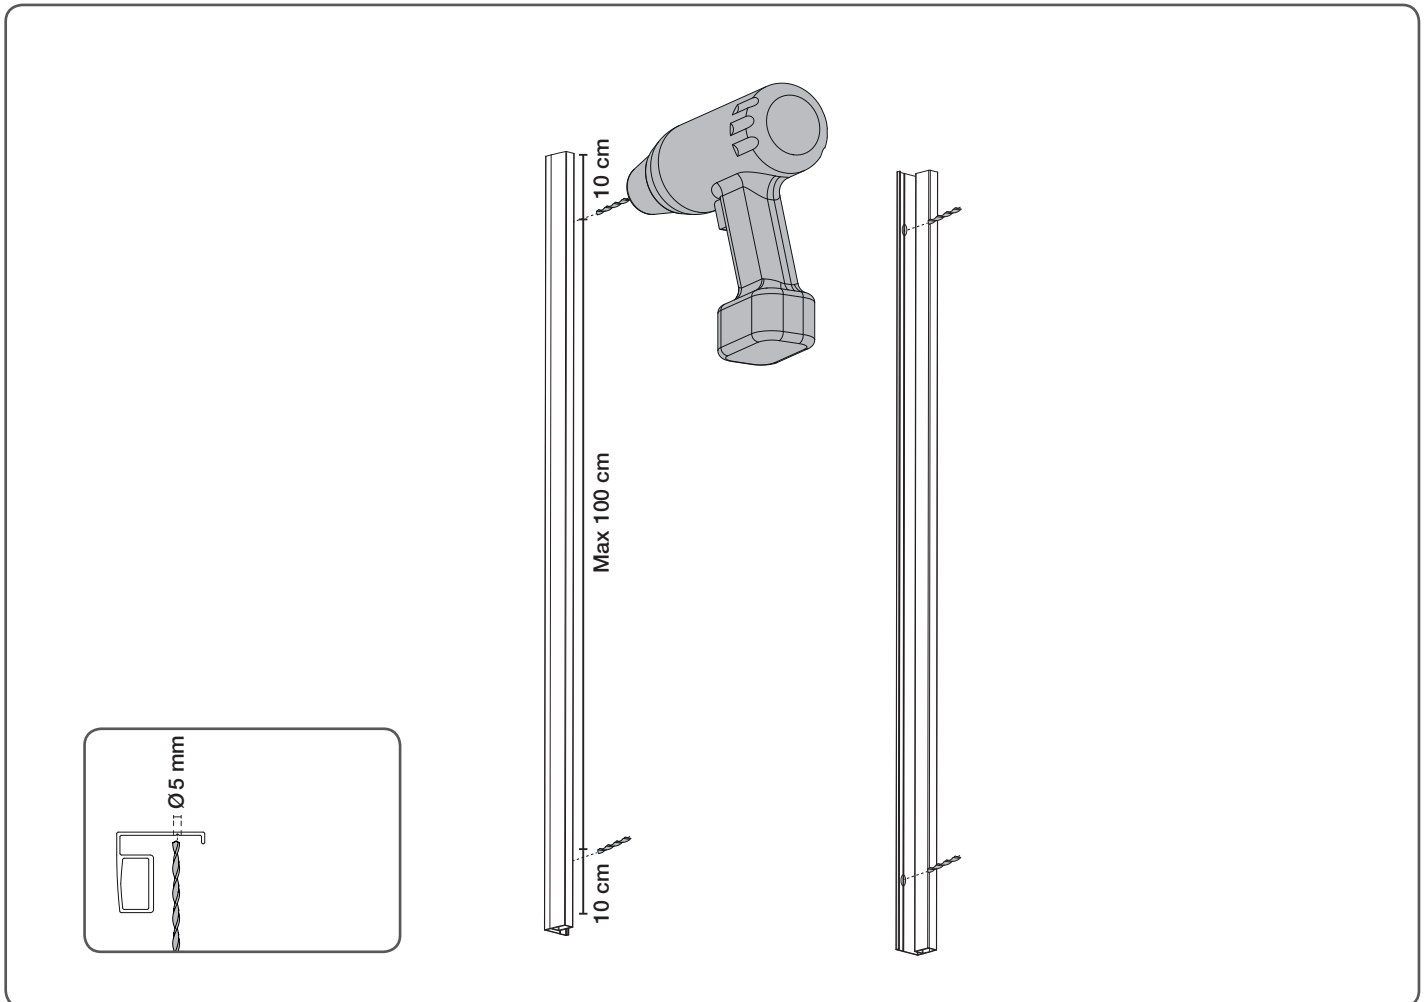

Sun Shade

Fascia Side Channels

Installation

Installation

Read the instructions carefully before assembling and using the product. The assembling process can be completed by non-professionals. For indoor use only.

Tools Needed

Parts Needed

Installation

Installation

Installation

Installation

Installation

Installation