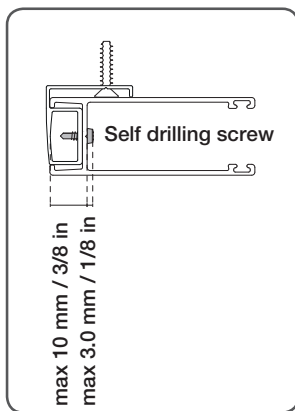

Installation

Niceforyou.com

©2023 Nice North America LLC.
All rights reserved.

Technical Support:
800-421-1587

Technical Support Hours:
M – F, 6am – 4pm PST

Nice North America
c/o Customer Service
5919 Sea Otter Place, Ste. 100
Carlsbad, CA 92010