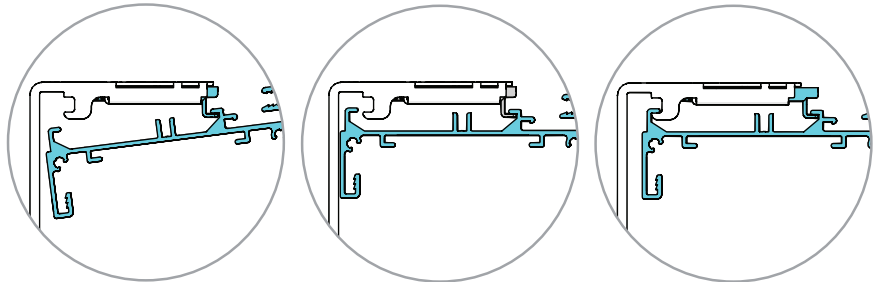

Sun Shade

Cassette System

Installation

Nice

Tools Needed

INSTALLATION

Step 1: Measure the correct spacing.

Step 2: Install the brackets.

FACE FIX | WALL MOUNT

TOP FIX | CEILING MOUNT

NOTE: Be certain to level the brackets. If not leveled, the fabric will not roll properly.

Step 3: Attach the semi-cassette assembly to the brackets.

Completed installation.