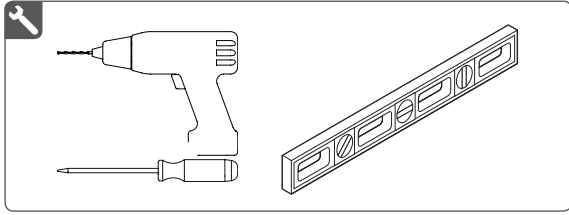

Sun Shade

Cassette System

Installation

Nice

Tools Needed

INSTALLATION

Step 1: Measure the correct spacing.

Step 2: Install the brackets.

FACE FIX | WALL MOUNT

TOP FIX | CEILING MOUNT

NOTE: Be certain to level the brackets. If not leveled, the fabric will not roll properly.

Step 3: Attach the semi-cassette assembly to the brackets.

Completed installation.