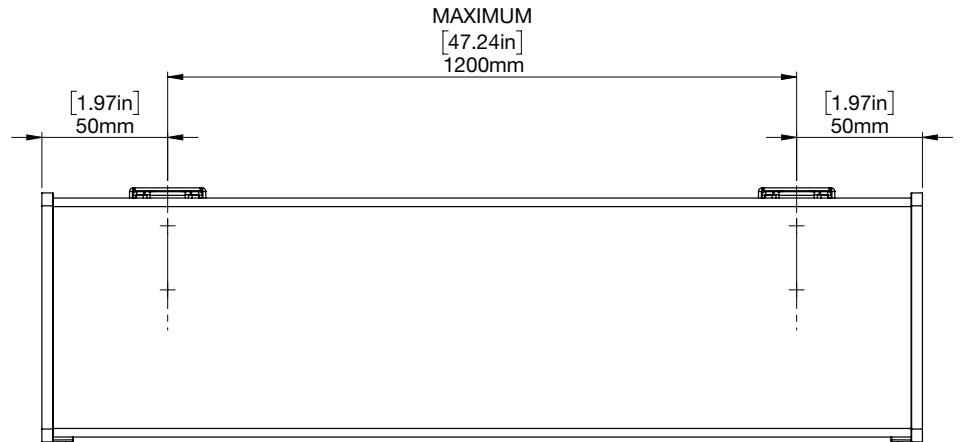

Sun Shade

Cassette System

Installation

Nice

Tools Needed

INSTALLATION

Step 1: Measure the correct spacing.

Step 2: Install the brackets.

FACE FIX | WALL MOUNT

TOP FIX | CEILING MOUNT

NOTE: Be certain to level the brackets. If not leveled, the fabric will not roll properly.

Step 3: Attach the semi-cassette assembly to the brackets.

Completed installation.