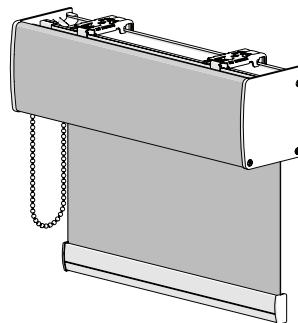

Sun Shade

Cassette System

Installation

Nice

Tools Needed

INSTALLATION

Step 1: Measure the correct spacing.

Step 2: Install the brackets.

FACE FIX | WALL MOUNT

TOP FIX | CEILING MOUNT

NOTE: Be certain to level the brackets. If not leveled, the fabric will not roll properly.

Step 3: Attach the semi-cassette assembly to the brackets.

Completed installation.