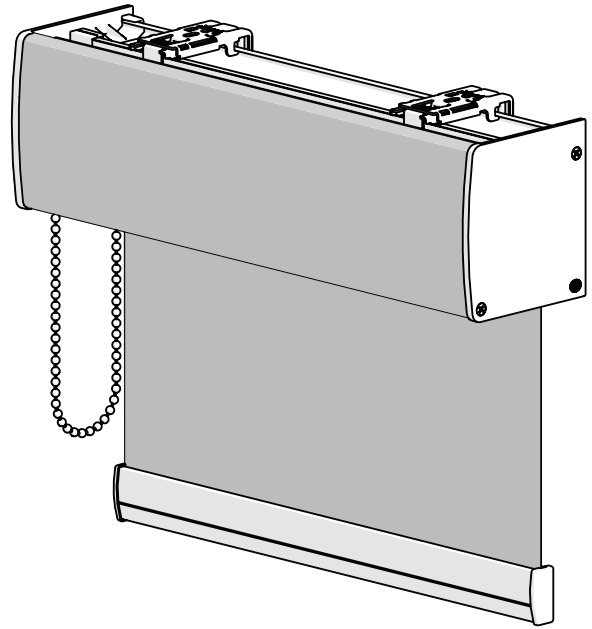

Sun Shade

Cassette System

Installation

Nice

Tools Needed

INSTALLATION

Step 1: Measure the correct spacing.

Step 2: Install the brackets.

FACE FIX | WALL MOUNT

TOP FIX | CEILING MOUNT

NOTE: Be certain to level the brackets. If not leveled, the fabric will not roll properly.

Step 3: Attach the semi-cassette assembly to the brackets.

Completed installation.